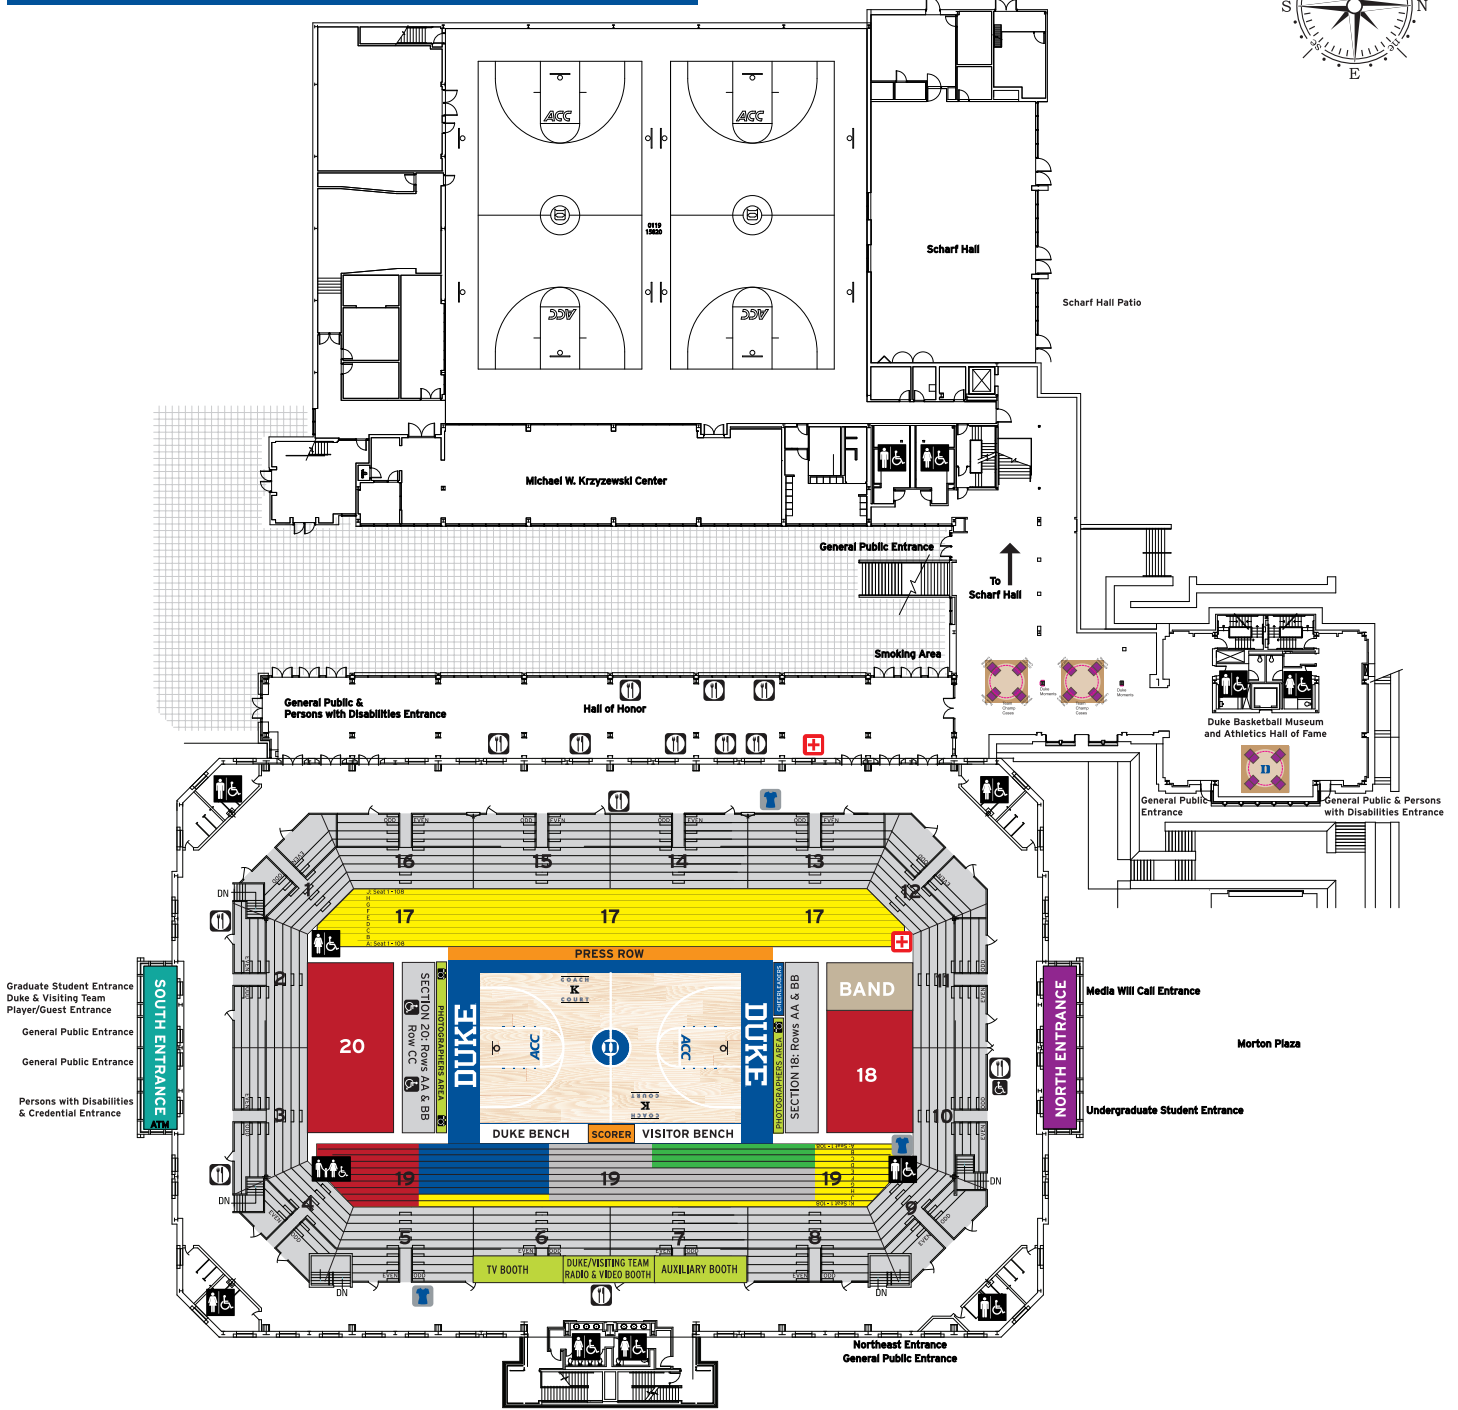

CAMERON INDOOR STADIUM MEN'S BASKETBALL

SEATING AREAS

- Undergraduate
(General admission for select games)
- Graduates (Sections 18, 19 & 20)
- Duke Player/Guest (Section 19)
- Visiting Team Player/Guest (Section 19)
- Reserved (Sections 1-16 & 19)
- Seating for Persons with Disabilities (Section 20, Row CC)

Sections 1 - 16 are located upstairs.
Sections 17 - 20 are located downstairs.

- First Aid/EMS/AED
- Merchandise Concessions
- Food Concessions

- Seating for Person with Disabilities
- Men's, Women's and Family Restrooms Accessible for Persons with Disabilities